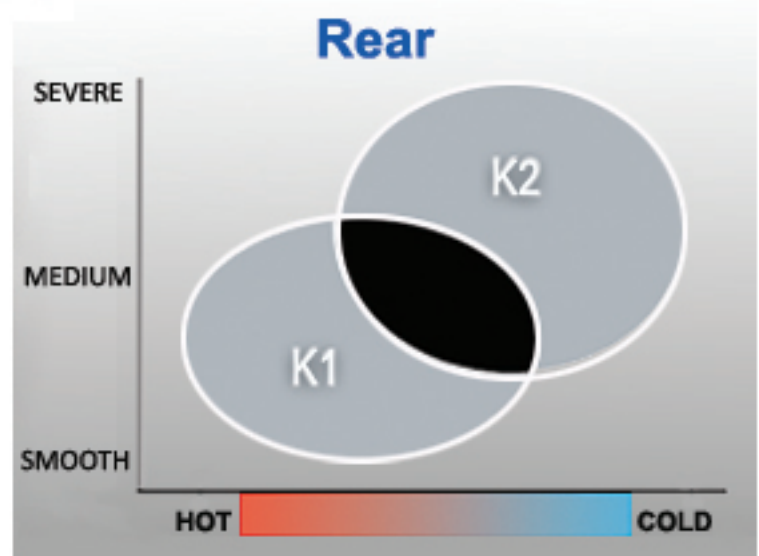

PIRELLI Racing Tyres "Application - Range"

PIRELLI

SBK slick

SUPERCORSA V2

METZELER Racing Tyres "Application - Range"

METZELER

Racetec RR

Racetec SM