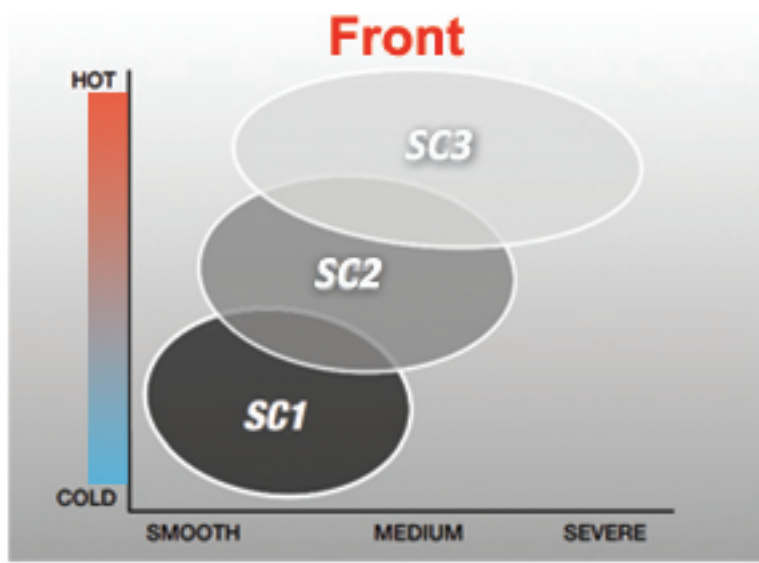

PIRELLI Racing Tyres "Application - Range"

PIRELLI

SBK slick

SUPERCORSA V2

METZELER Racing Tyres "Application - Range"

METZELER

Racetec RR

Racetec SM